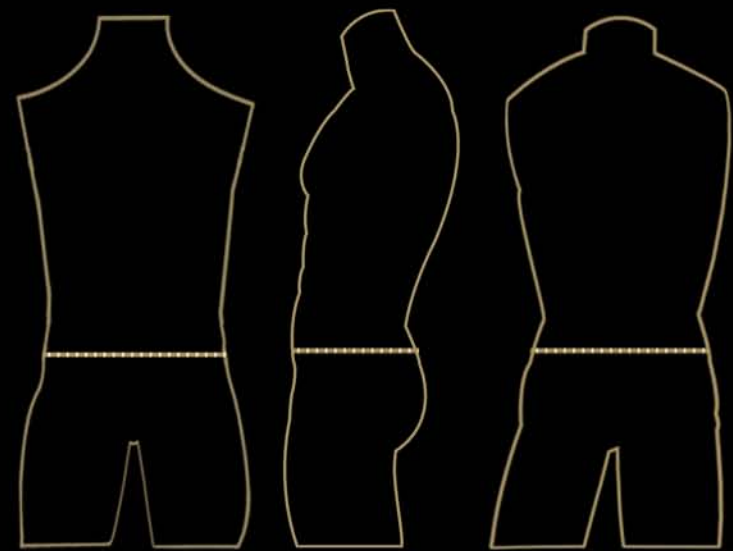

## Male Underwear & Swimwear Size Chart

SA	S	M	L	XL	2XL
UK / US	36	38	40	42	44
EURO	2	3	4	5	6

Waist (inches)	28 - 30	30 - 32	32 - 34	34 - 36	36 - 38
Waist (cm)	71 - 76	76 - 81	81 - 86	86 - 91	91 - 96

Measure around natural waist with a loose tape.

## Male Loungewear Size Chart

SA	S	M	L	XL	2XL
UK / US	36	38	40	42	44
EURO	46	48	50	52	54

Chest (inches)	38	40	42	44	46
Chest (cm)	92	97	102	107	112

Measure under arms around the fullest part of chest. Be sure to keep tape level across back and comfortably loose